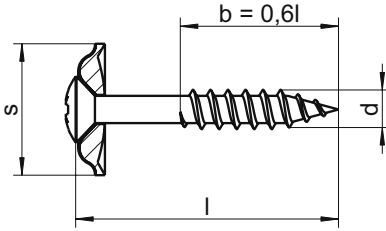

## Wood screws

with mounted EPDM-washers Ø20mm and cross recess Z (Pozidrive)

s	20
⊕	Z 2
<b>Length / Ø</b>	<b>4,5</b>
20	▲
25	▲
30	▲
35	▲
40	▲
45	▲
50	▲
60	▲
70	▲
80	▲
100	▲
120	▲
150	▲
<b>SU</b>	200 ≥ 60 100

■ A1 / ▲ A2 / ● A4 | SU: Sales unit | All measurements in mm | Other dimensions on request.

Example item no. 9173-2-4,5X40 WS 9173 - A2 - Ø 4,5mm - l = 40mm