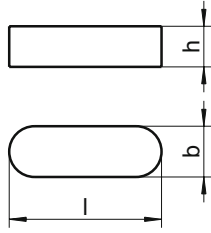

DIN 6885

Parallel keys

type A

h	4	5	6	7	8	8	9
Length / b	4	5	6	8	10	12	14
8	●						
10	●		●				
12	●	●	●				
14	●	●	●				
16	●	●	●				
18	●	●	●				
20	●	●	●	●			
22		●	●	●			
25		●	●	●			
28		●	●	●			
30		●	●	●	●	●	●
32		●	●	●	●	●	●
35		●	●	●	●	●	●
36		●	●	●	●	●	●
40		●	●	●	●	●	●
45			●	●	●	●	●
50			●	●	●	●	●
56			●	●	●	●	●
60			●	●	●	●	●
70				●	●	●	●
75				●	●	●	●
80				●	●	●	●
90				●	●	●	●
100				●	●	●	●
110							●
SU	100	100	100	100	100	50	50

■ A1 / ▲ A2 / ● A4 | SU: Sales unit | All measurements in mm | Other dimensions on request.
 Example item no. 6885-4-8X7X40 DIN 6885 - 1.4571 - Ø 8mm - b = 7mm - l = 40mm